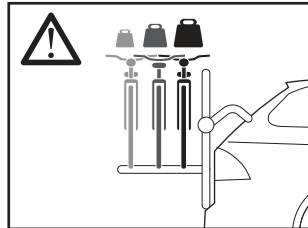

F.lli Menabò S.r.l.
Via 8 Marzo, 3
42025 Cavriago (RE) ITALY
customercare@flli-menabo.it
www.menabocaraccessories.com

Product registration

IT) eu.menabocaraccessories.com/ita/product-support-ita
EN) eu.menabocaraccessories.com/eng/product-support-eng
DE) eu.menabocaraccessories.com/deu/product-support-deu
FR) eu.menabocaraccessories.com/fra/product-support-fra
ES) eu.menabocaraccessories.com/esp/product-support-esp

Cod.Istr.	500008500003
Data	15/03/2021

www.menabocaraccessories.com

Name

Surname

Email

Telephone

Serial number

Product name

Sign in